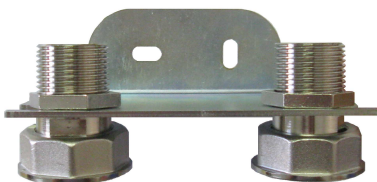

Kit Mensola composto da valvola a sfera e raccordo OT per contatori GAS 1"1/4

Shelf Kit consists of a ball valve and fitting for OT GAS meters 1 "1/4

VALVOLA A SFERA	RACCORDO OT	INTERASSE MENSOLA	H	L	M	Conf.
3/4" F ISO /7	1"1/4 ISO228	110-250				1
1" F ISO/7	1"1/4 ISO228	110-250				1

O 1 MC

Kit Mensola composto da valvola a sfera e valvola a sfera "con attacco presa pressione" per contatori GAS 1"1/4

Shelf kit consists of the ball valve and the ball valve "attack with outlet pressure" for meters GAS 1 "1/4

VALVOLA A SFERA	RACCORDO OT	INTERASSE MENSOLA	H	V	M	Conf.
3/4" F ISO /7	1"1/4 ISO228	110-250				1
1" F ISO/7	1"1/4 ISO228	110-250				1

O 2 MC

Kit Mensola composta da coppia raccordi OT per contatori GAS 1"1/4

Shelf Kit consists of pair connections for OT GAS meters 1 "1/4

RACCORDO	CALOTTA	INTERASSE MENSOLA	H	L	M	Conf.
3/4" ISO 228	1"1/4 ISO 228	110-250				1
1" ISO 228	1"1/4 ISO 228	110-250				1

1 O MC