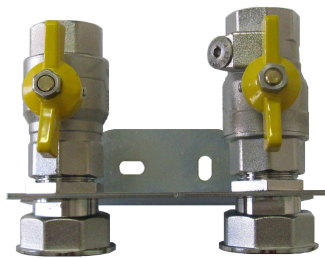

Kit Mensola composto da valvola a sfera e raccordo OT per contatori GAS 1"1/4

Shelf Kit consists of a ball valve and fitting for OT GAS meters 1 "1/4

VALVOLA A SFERA	RACCORDO OT	INTERASSE MENSOLA	H	L	M	Conf.
3/4" F ISO /7	1"1/4 ISO228	110-250				1
1" F ISO/7	1"1/4 ISO228	110-250				1

O 1 MC

Kit Mensola composto da valvola a sfera e valvola a sfera "con attacco presa pressione" per contatori GAS 1"1/4

Shelf kit consists of the ball valve and the ball valve "attack with outlet pressure" for meters GAS 1 "1/4

VALVOLA A SFERA	RACCORDO OT	INTERASSE MENSOLA	H	V	M	Conf.
3/4" F ISO /7	1"1/4 ISO228	110-250				1
1" F ISO/7	1"1/4 ISO228	110-250				1

O 2 MC

Kit Mensola composta da coppia raccordi OT per contatori GAS 1"1/4

Shelf Kit consists of pair connections for OT GAS meters 1 "1/4

RACCORDO	CALOTTA	INTERASSE MENSOLA	H	L	M	Conf.
3/4" ISO 228	1"1/4 ISO 228	110-250				1
1" ISO 228	1"1/4 ISO 228	110-250				1

1 O MC